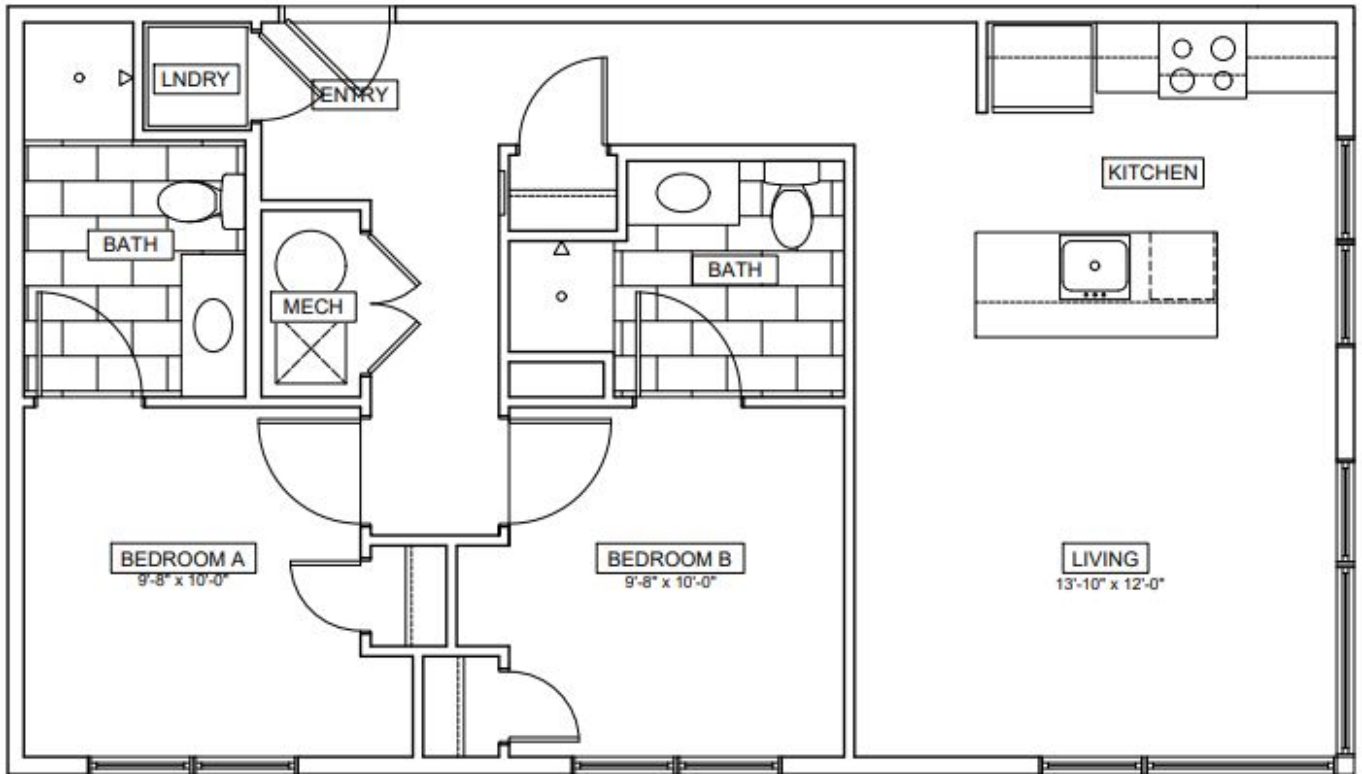

Brand new! Right across the street from ECE / Engineering Quad. VIRTUAL TOURS AVAILABLE!

Luxury 1 bedroom

UNIT PLAN B

AREA = 545 sf

Price per month : \$1690.00

Price per occupant : \$1690.00

Bathrooms : 1

Comments :

Brand new! Right across the street from ECE / Engineering Quad. VIRTUAL TOURS AVAILABLE!

Luxury 2 Bedroom

UNIT PLAN D

AREA = 790 sf

Price per month : \$2290.00

Price per occupant : \$1145.00

Bathrooms : 2

Comments :