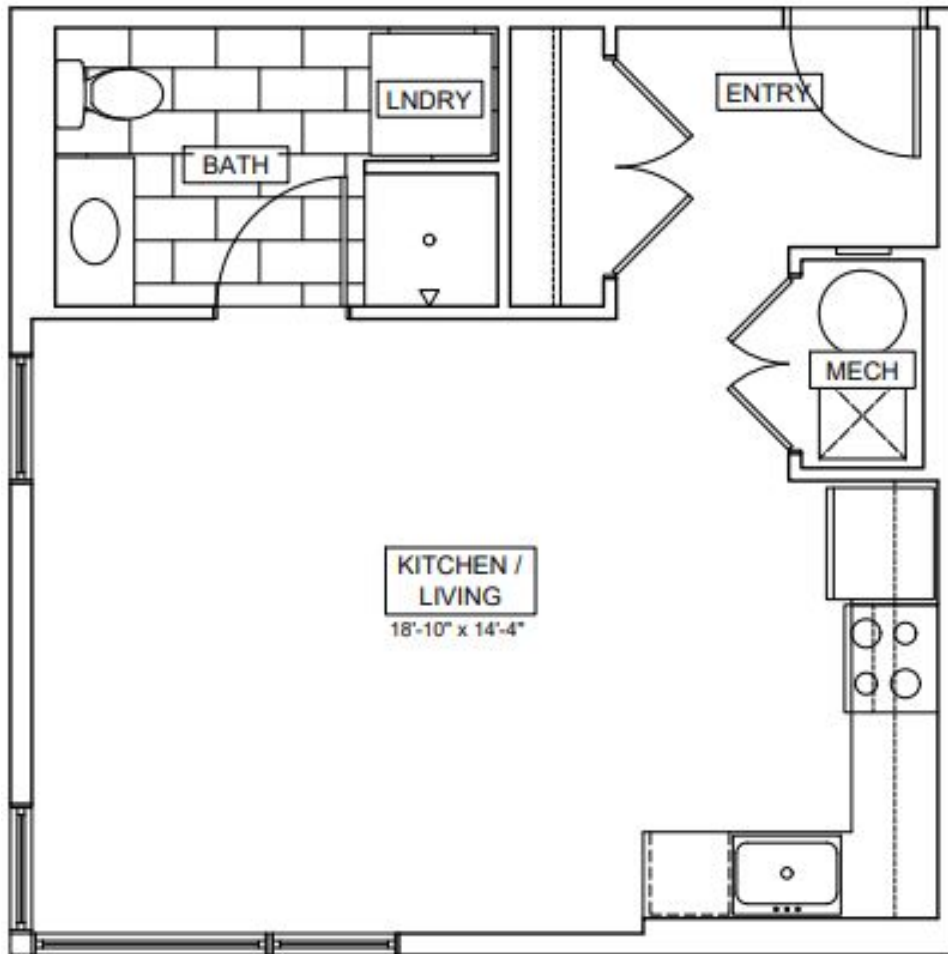

- Wireless internet

Luxury Studio

UNIT PLAN C

AREA = 445 sf

Price per month : \$1540.00

Price per occupant : \$1540.00

Bathrooms : 1

Comments :

Brand new! Right across the street from ECE / Engineering Quad. VIRTUAL TOURS AVAILABLE!

Luxury 1 bedroom

UNIT PLAN B

AREA = 545 sf

Price per month : \$1690.00

Price per occupant : \$1690.00

Bathrooms : 1

Comments :

Brand new! Right across the street from ECE / Engineering Quad. VIRTUAL TOURS AVAILABLE!

Luxury 2 Bedroom

UNIT PLAN D

AREA = 790 sf

Price per month : \$2290.00

Price per occupant : \$1145.00

Bathrooms : 2

Comments :