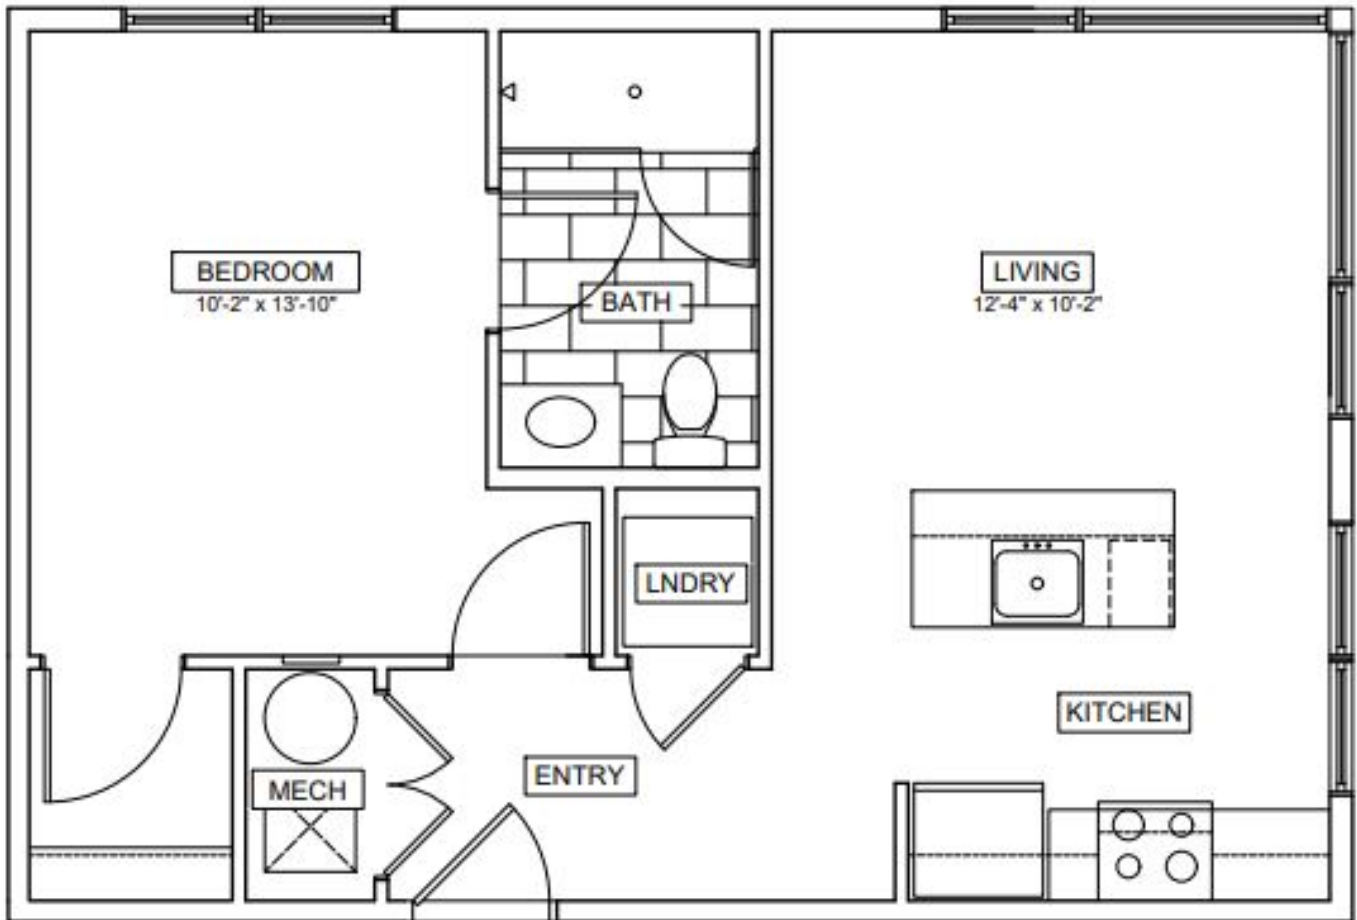

- Wireless internet

Luxury Studio

UNIT PLAN C

AREA = 445 sf

Price per month : \$1540.00

Price per occupant : \$1540.00

Bathrooms : 1

Comments :

Brand new! Right across the street from ECE / Engineering Quad. VIRTUAL TOURS AVAILABLE!

Luxury 1 bedroom

UNIT PLAN B

AREA = 545 sf

Price per month : \$1690.00

Price per occupant : \$1690.00

Bathrooms : 1

Comments :

Brand new! Right across the street from ECE / Engineering Quad. VIRTUAL TOURS AVAILABLE!

Luxury 2 Bedroom

UNIT PLAN D

AREA = 790 sf

Price per month : \$2290.00

Price per occupant : \$1145.00

Bathrooms : 2

Comments :