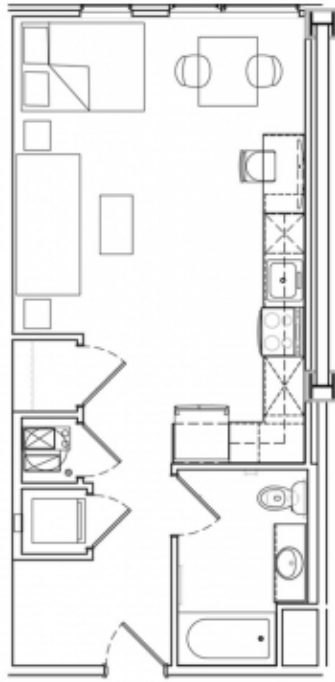

412 E. Healey, Champaign

KEY FEATURES

- Off Street Parking Available
- Secure Building
- TV
- Dishwasher
- Hardwood Floors
- In-unit Laundry
- 24-Hour Maintenance
- Furnished
- New Construction
- Fiber internet
- Smart TV
- Elevator

- Wireless internet

Studio

STUDIO 'A' - 481 sf

Price per month : \$1490.00

Price per occupant : \$1490.00

Bathrooms : 1

Comments :

\$1490-\$1650 depending on floor In-unit washer and dryer, stainless steel appliances, quartz countertops. Brand new construction, fully furnished studio.

1 Bedroom Layout A

1 BEDROOM 'A' 613 sf

Price per month : \$1750.00

Price per occupant : \$1750.00

Bathrooms : 1

Comments :

613 sq feet! Largest new construction on campus! In-unit washer and dryer, stainless steel appliances, quartz countertops.

1 Bedroom Layout D

1 BEDROOM 'D' - 732 SF

Price per month : \$0.00

Price per occupant : \$0.00

Bathrooms : 1

Comments :

Huge! 700+ sq feet! Largest new construction on campus! In-unit washer and dryer, stainless steel appliances, quartz countertops.