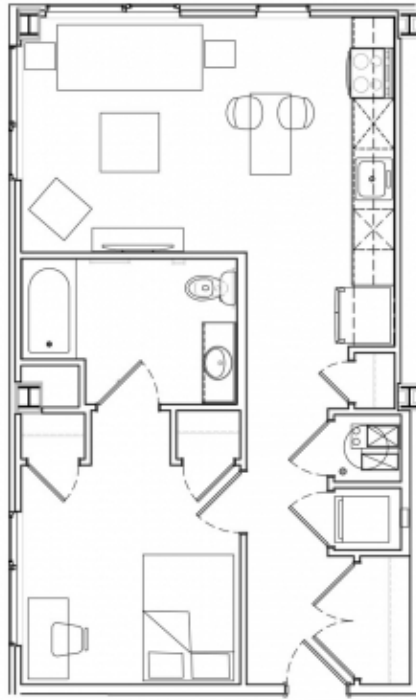

- Wireless internet

Studio

STUDIO 'A' - 481 sf

Price per month : \$1490.00

Price per occupant : \$1490.00

Bathrooms : 1

Comments :

\$1490-\$1650 depending on floor In-unit washer and dryer, stainless steel appliances, quartz countertops. Brand new construction, fully furnished studio.

1 Bedroom Layout A

1 BEDROOM 'A' 613 sf

Price per month : \$1750.00

Price per occupant : \$1750.00

Bathrooms : 1

Comments :

613 sq feet! Largest new construction on campus! In-unit washer and dryer, stainless steel appliances, quartz countertops.

1 Bedroom Layout D

1 BEDROOM 'D' - 732 SF

Price per month : \$0.00

Price per occupant : \$0.00

Bathrooms : 1

Comments :

Huge! 700+ sq feet! Largest new construction on campus! In-unit washer and dryer, stainless steel appliances, quartz countertops.