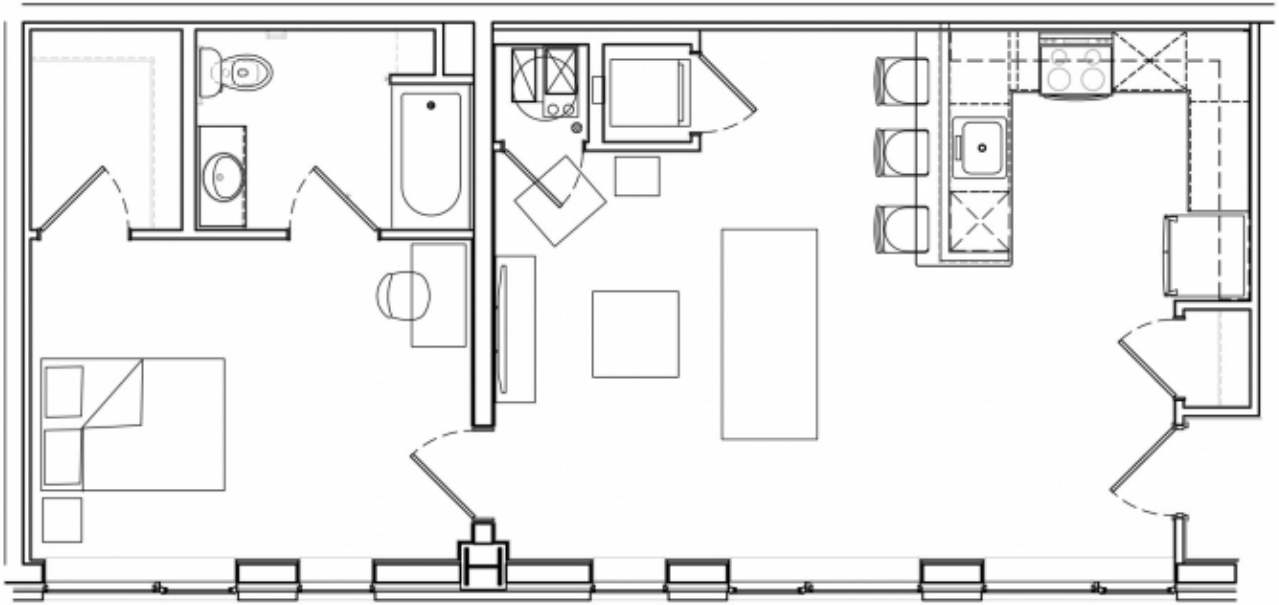

1 Bedroom Layout A

1 BEDROOM 'A' 613 sf

Price per month : \$1750.00

Price per occupant : \$1750.00

Bathrooms : 1

Comments :

613 sq feet! Largest new construction on campus! In-unit washer and dryer, stainless steel appliances, quartz countertops.

1 Bedroom Layout D

1 BEDROOM 'D' - 732 SF

Price per month : \$0.00

Price per occupant : \$0.00

Bathrooms : 1

Comments :

Huge! 700+ sq feet! Largest new construction on campus! In-unit washer and dryer, stainless steel appliances, quartz countertops.